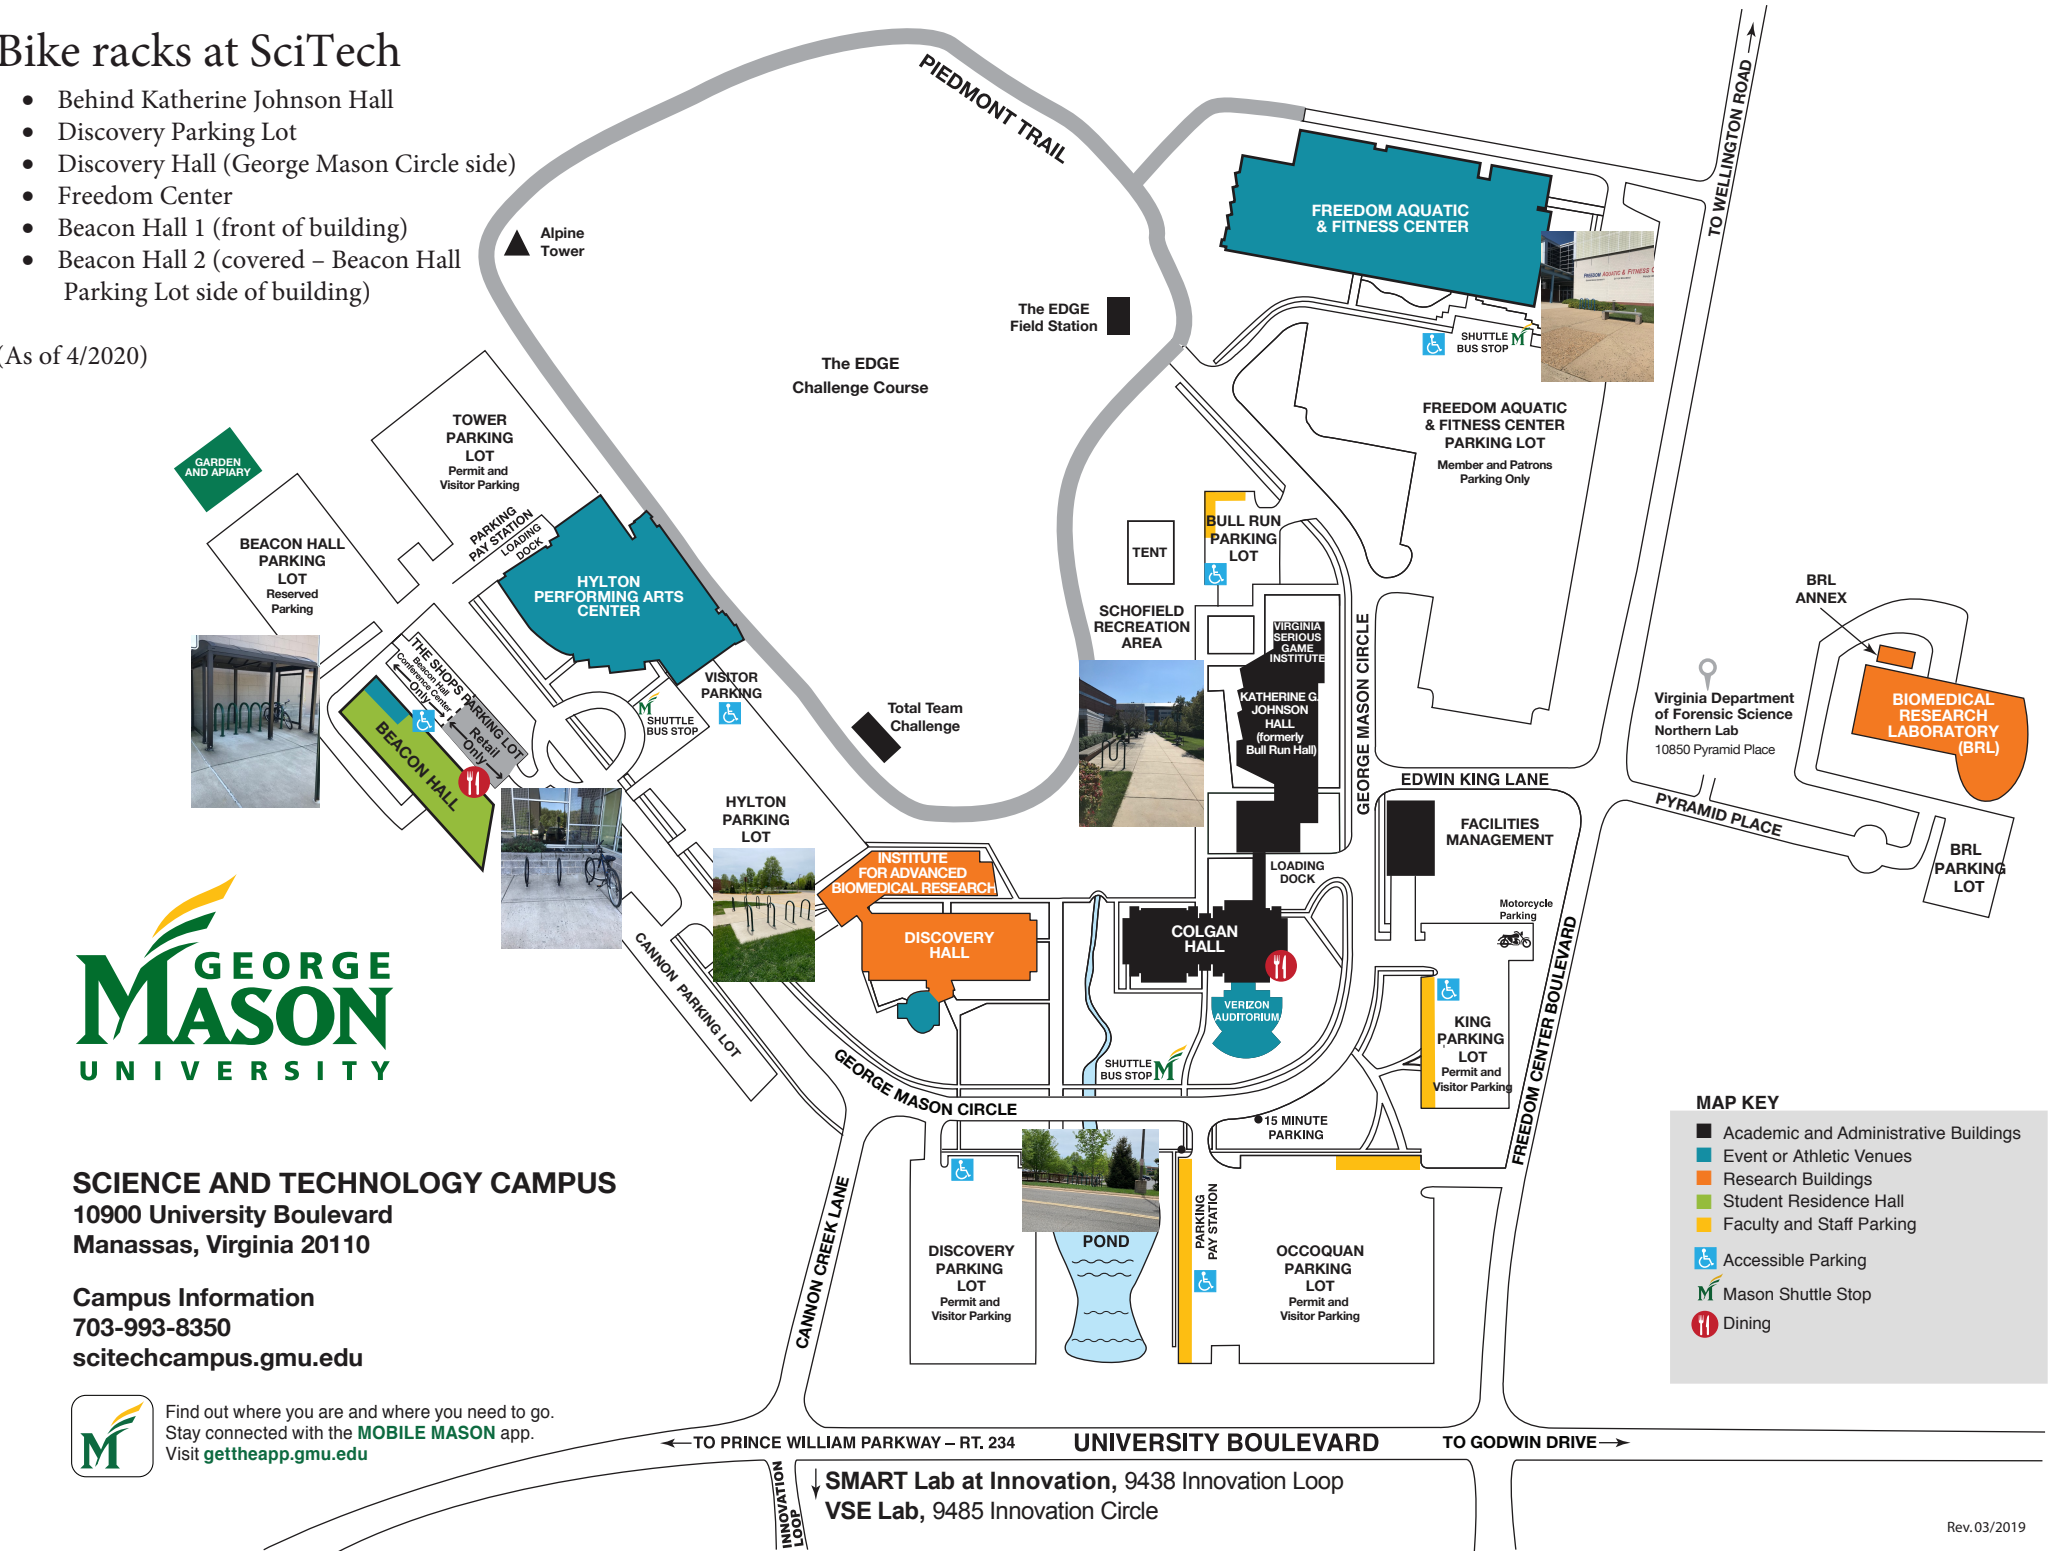

# Bike racks at SciTech

- Behind Katherine Johnson Hall
- Discovery Parking Lot
- Discovery Hall (George Mason Circle side)
- Freedom Center
- Beacon Hall 1 (front of building)
- Beacon Hall 2 (covered – Beacon Hall Parking Lot side of building)

(As of 4/2020)

**SCIENCE AND TECHNOLOGY CAMPUS**  
 10900 University Boulevard  
 Manassas, Virginia 20110

**Campus Information**  
 703-993-8350  
[scitechcampus.gmu.edu](http://scitechcampus.gmu.edu)

Find out where you are and where you need to go. Stay connected with the **MOBILE MASON** app. Visit [gettheapp.gmu.edu](http://gettheapp.gmu.edu)

**MAP KEY**

- Academic and Administrative Buildings
- Event or Athletic Venues
- Research Buildings
- Student Residence Hall
- Faculty and Staff Parking
- ♿ Accessible Parking
- M Mason Shuttle Stop
- 🍽 Dining

← TO PRINCE WILLIAM PARKWAY – RT. 234      **UNIVERSITY BOULEVARD**      TO GODWIN DRIVE →

↓ **SMART Lab at Innovation, 9438 Innovation Loop**  
**VSE Lab, 9485 Innovation Circle**