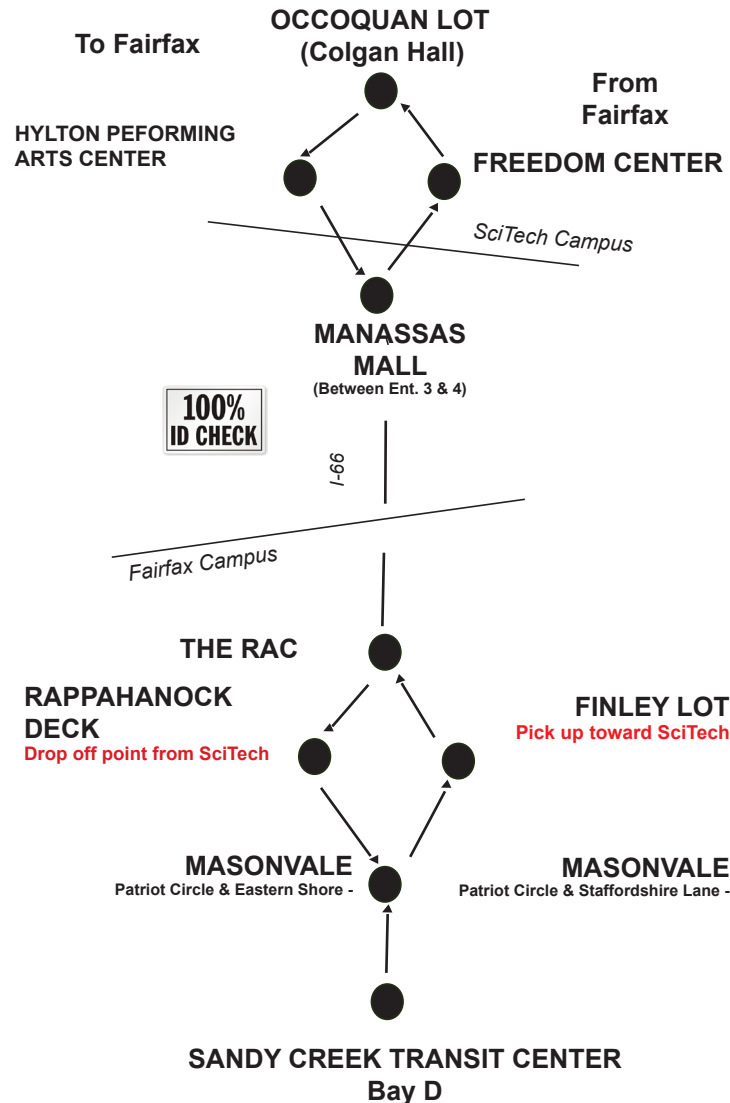

Arrive a couple of minutes early for quick and safe boarding.

Only attempt to board your shuttle at the designated stop.

Never chase a moving vehicle.

Remain seated while onboard a shuttle.

Some shuttle routes may drop-off passengers, then layover until their scheduled departure time.

Dates and service levels may vary. Always check shuttle.gmu.edu for up-to-date information.

SCITECH CAMPUS ROUTE MAP

Mason Shuttles

SUMMER 2018

Fairfax/SciTech Campus Route

Monday-Friday

No Weekend Service during summer

Our SciTech Campus is easy to connect with, riding on the HOV lanes, while accessing our WiFi enabled shuttles. Summer service runs Monday-Friday between 6:55am-7:55pm from Fairfax (Sandy Creek) with an additional departure at 10:25pm from Sandy Creek and from 6:25am-7:55pm from SciTech (Colgan) with an additional departure from Colgan at 11:05pm. Additional departures on the :25 of the hour between 7:25am-10:25am and 4:25pm-7:25pm. Once per hour at the :55 at all other times. For details, please see the schedule inside. A Mason ID card is required to board the shuttle from the Manassas Mall stop.

Sandy Creek Transit Center (Bay D)
 Masonvale (Patriot Cir. & Staffordshire Ln.)
 Finley Lot Stop
 Recreation & Athletic Complex (RAC)
 Manassas Mall (to SciTech) Between Entrance 3 & 4
 SciTech Campus Freedom Center
 SciTech Campus Occoquan (Colgan Hall)
 Hyton Performing Arts Center