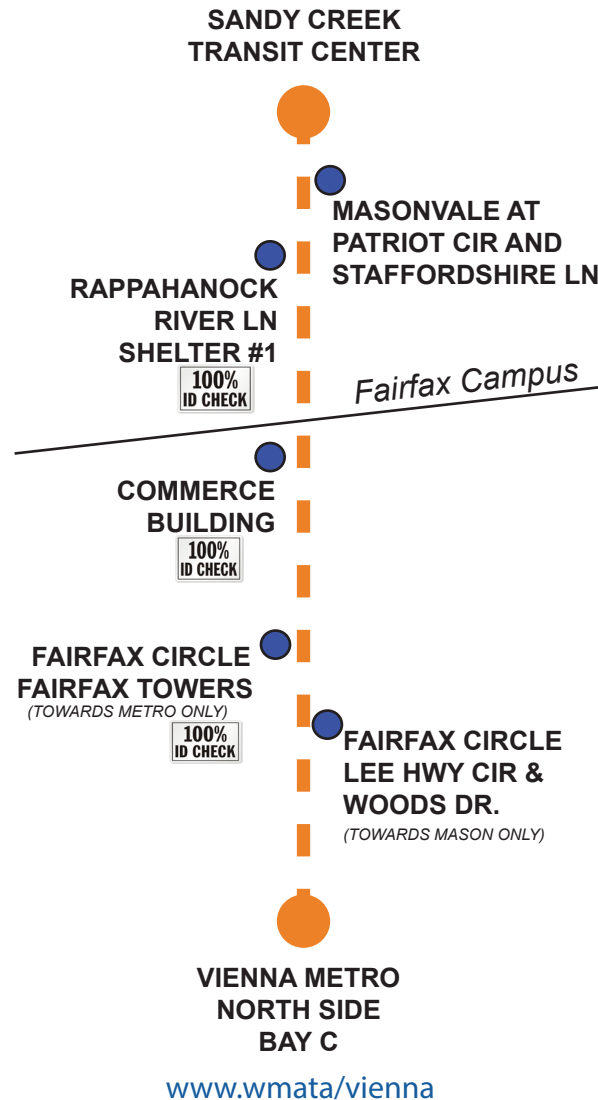

## SANDY CREEK TO VIENNA METRO ROUTE MAP

**Where's Your Bus?** Download the Mason app or visit [mason.ridesystems.net](http://mason.ridesystems.net).

## Sandy Creek /Vienna Metro Route

Daily Service: Monday - Friday

Limited Evening Weekend Service during summer

The Sandy Creek-Vienna Metro shuttle operates to the Vienna Metro station and runs with buses every 30 minutes from 6am to 10:30pm, Monday through Friday, with an additional shuttle from Sandy Creek at 10:55pm and from Vienna Metro at 11:00 and 11:30pm. The buses leave from the Sandy Creek Transit Center (Bay A) and Rappahannock River Lane (Shelter #1).

# Mason Shuttles SANDY CREEK / VIENNA METRO ROUTE • SUMMER 2018

Sandy Creek Transit Bay A	Masonvale / Patriot Cir at Staffordshire Ln.	Rappahannock River Ln (Shelter 1)	Commerce Building	Fairfax Circle (Lee Hwy / Circle Woods Drive)	Vienna Metro (NorthSide) Bay C
---------------------------	--	-----------------------------------	-------------------	---	--------------------------------

## Vienna Metro - Sandy Creek Monday - Friday

6:00AM	---	---	---	---	6:30AM
6:30AM	---	---	---	---	7:00AM
7:00AM	---	---	---	---	7:30AM
7:30AM	---	---	---	---	8:00AM
8:00AM	---	---	---	---	8:30AM
8:30AM	---	---	---	---	9:00AM
9:00AM	---	---	---	---	9:30AM
9:30AM	---	---	---	---	10:00AM
10:00AM	---	---	---	---	10:30AM