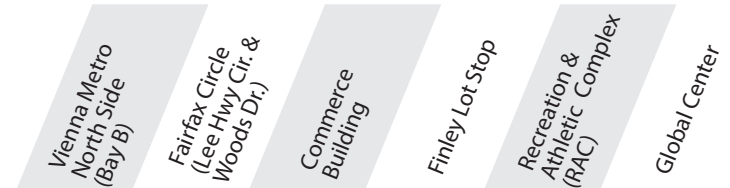

Vienna Metro - Global Center Monday - Thursday

Vienna Metro North Side (Bay B)	Fairfax Circle (Lee Hwy Cir. & Woods Dr.)	Commerce Building	Finley Lot Stop	Recreation & Athletic Complex (RAC)	Global Center
7:10AM	—	—	—	—	—
7:40AM	—	—	—	—	—
8:10AM	—	—	—	—	—
8:40AM	—	—	—	—	—
9:10AM	—	—	—	—	—
9:40AM	—	—	—	—	—
10:10AM	—	—	—	—	—
10:40AM	—	—	—	—	—
11:10AM	—	—	—	—	—
11:40AM	—	—	—	—	—
12:10PM	—	—	—	—	—
12:40PM	—	—	—	—	—
1:10PM	—	—	—	—	—
1:40PM	—	—	—	—	—
2:10PM	—	—	—	—	—
2:40PM	—	—	—	—	—
3:10PM	—	—	—	—	—
3:40PM	—	—	—	—	—
4:10PM	—	—	—	—	—
4:40PM	—	—	—	—	—
5:10PM	—	—	—	—	—
5:40PM	—	—	—	—	—
6:10PM	—	—	—	—	—
6:40PM	—	—	—	—	—
7:10PM	—	—	—	—	—
7:40PM	—	—	—	—	—
8:10PM	—	—	—	—	—
8:40PM	—	—	—	—	—
9:10PM	—	—	—	—	—
9:40PM	—	—	—	—	—
10:10PM	—	—	—	—	—
10:40PM	—	—	—	—	—
11:10PM	—	—	—	—	End

Vienna Metro - Global Center Friday (No Weekend)

7:10AM	—	—	—	—	—
8:10AM	—	—	—	—	—
9:10AM	—	—	—	—	—
10:10AM	—	—	—	—	—
3:10PM	—	—	—	—	—
4:10PM	—	—	—	—	—
5:10PM	—	—	—	—	—
6:10PM	—	—	—	—	—
7:10PM	—	—	—	—	—
8:10PM	—	—	—	—	End