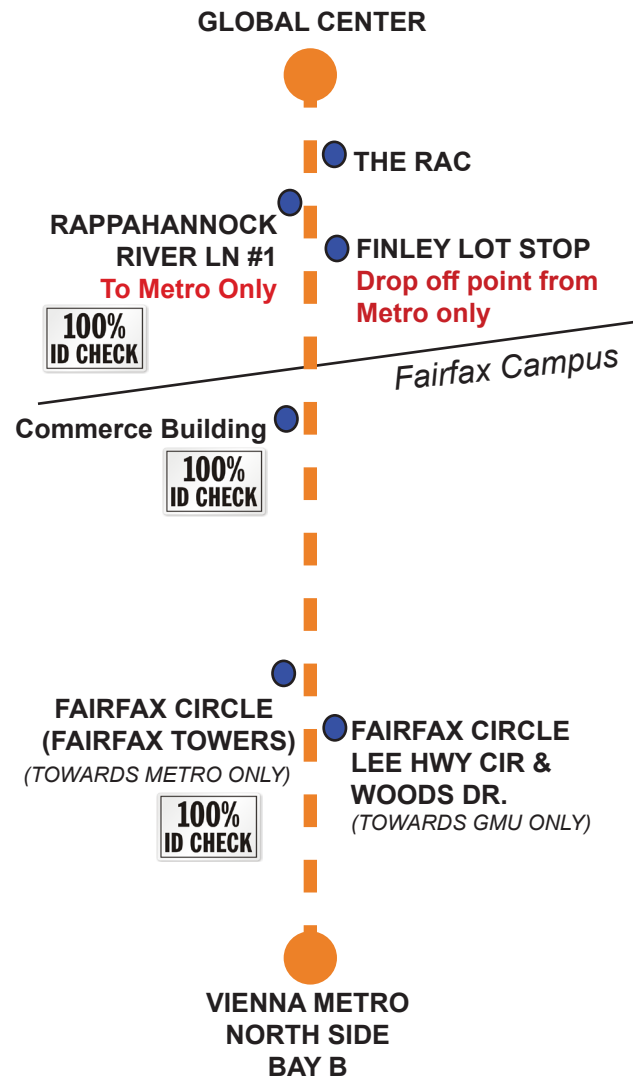

## GLOBAL CENTER TO VIENNA METRO ROUTE MAP

[www.wmata/vienna](http://www.wmata/vienna)

## Global Center / Vienna Metro Route

*(Formerly Metro Express)*

Monday – Friday Service

The newly renamed Global Center Metro shuttle (formerly Metro Express) provides direct service between Mason's Global Center, The RAC and Rappahannock River Lane (Shelter #1) to Vienna Metro (north side Bay B) Monday - Thursday and limited hours on Friday. Departures at :10 & :40 after the hour.

## Vienna Metro - Global Center Monday - Thursday

Vienna Metro North Side (Bay B)	Fairfax Circle (Lee Hwy Cir. & Woods Dr.)	Commerce Building	Finley Lot Stop	Recreation & Athletic Complex (RAC)	Global Center
7:10AM	—	—	—	—	—
7:40AM	—	—	—	—	—
8:10AM	—	—	—	—	—
8:40AM	—	—	—	—	—
9:10AM	—	—	—	—	—
9:40AM	—	—	—	—	—
10:10AM	—	—	—	—	—
10:40AM	—	—	—	—	—
11:10AM	—	—	—	—	—
11:40AM	—	—	—	—	—
12:10PM	—	—	—	—	—
12:40PM	—	—	—	—	—
1:10PM	—	—	—	—	—
1:40PM	—	—	—	—	—
2:10PM	—	—	—	—	—
2:40PM	—	—	—	—	—
3:10PM	—	—	—	—	—
3:40PM	—	—	—	—	—
4:10PM	—	—	—	—	—
4:40PM	—	—	—	—	—
5:10PM	—	—	—	—	—
5:40PM	—	—	—	—	—
6:10PM	—	—	—	—	—
6:40PM	—	—	—	—	—
7:10PM	—	—	—	—	—
7:40PM	—	—	—	—	—
8:10PM	—	—	—	—	—
8:40PM	—	—	—	—	—
9:10PM	—	—	—	—	—
9:40PM	—	—	—	—	—
10:10PM	—	—	—	—	—
10:40PM	—	—	—	—	—
11:10PM	—	—	—	—	End