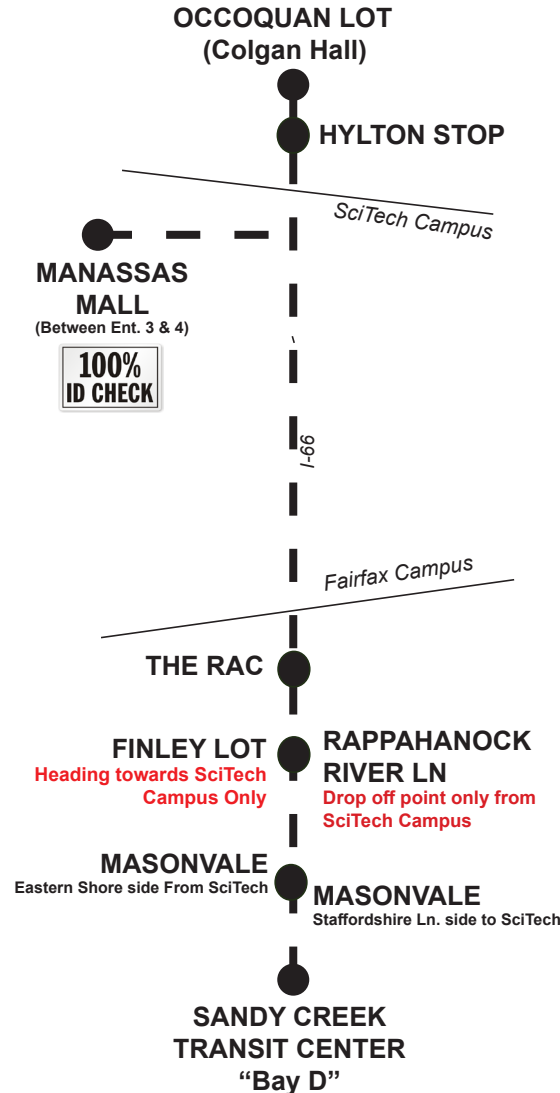

*Arrive a couple of minutes early for quick and safe boarding.*

*Only attempt to board your shuttle at the designated stop.*

*Never chase a moving vehicle.*

*Remain seated while onboard a shuttle.*

Some shuttle routes may drop-off passengers, then layover until their scheduled departure time.

 [@MasonShuttles](https://twitter.com/MasonShuttles)

 [MasonParkingTransportation](https://www.facebook.com/MasonParkingTransportation)

 All shuttles are WiFi enabled

**Where's Your Bus?** Download the RideSystems app or go to [mason.ridesystems.net](http://mason.ridesystems.net).

# SCITECH CAMPUS ROUTE MAP

## Fairfax/ Science and Technology Campus Route Daily Service

Our SciTech Campus is easy to connect with, riding on the HOV lanes, while accessing our WiFi enabled shuttles. With service Monday-Friday between 6:25am-11:10pm and departures every half hour for the majority of the day. Service is every hour on Fridays. Weekend service every two hours is also available for the Fairfax-SciTech shuttle. A Mason ID card is required to board the shuttle from the Manassas Mall stop (Our bus stops between entrances #3 and #4 at the mall).